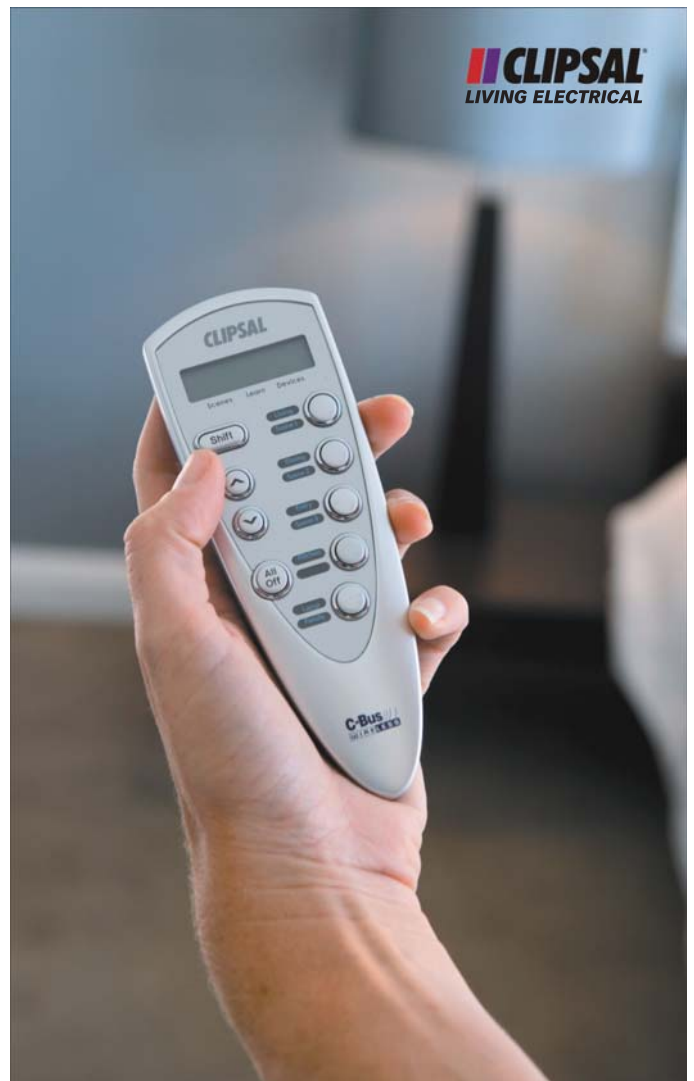

C-BUS REMOTE

750mm x 1600mm

750mm x 1200mm